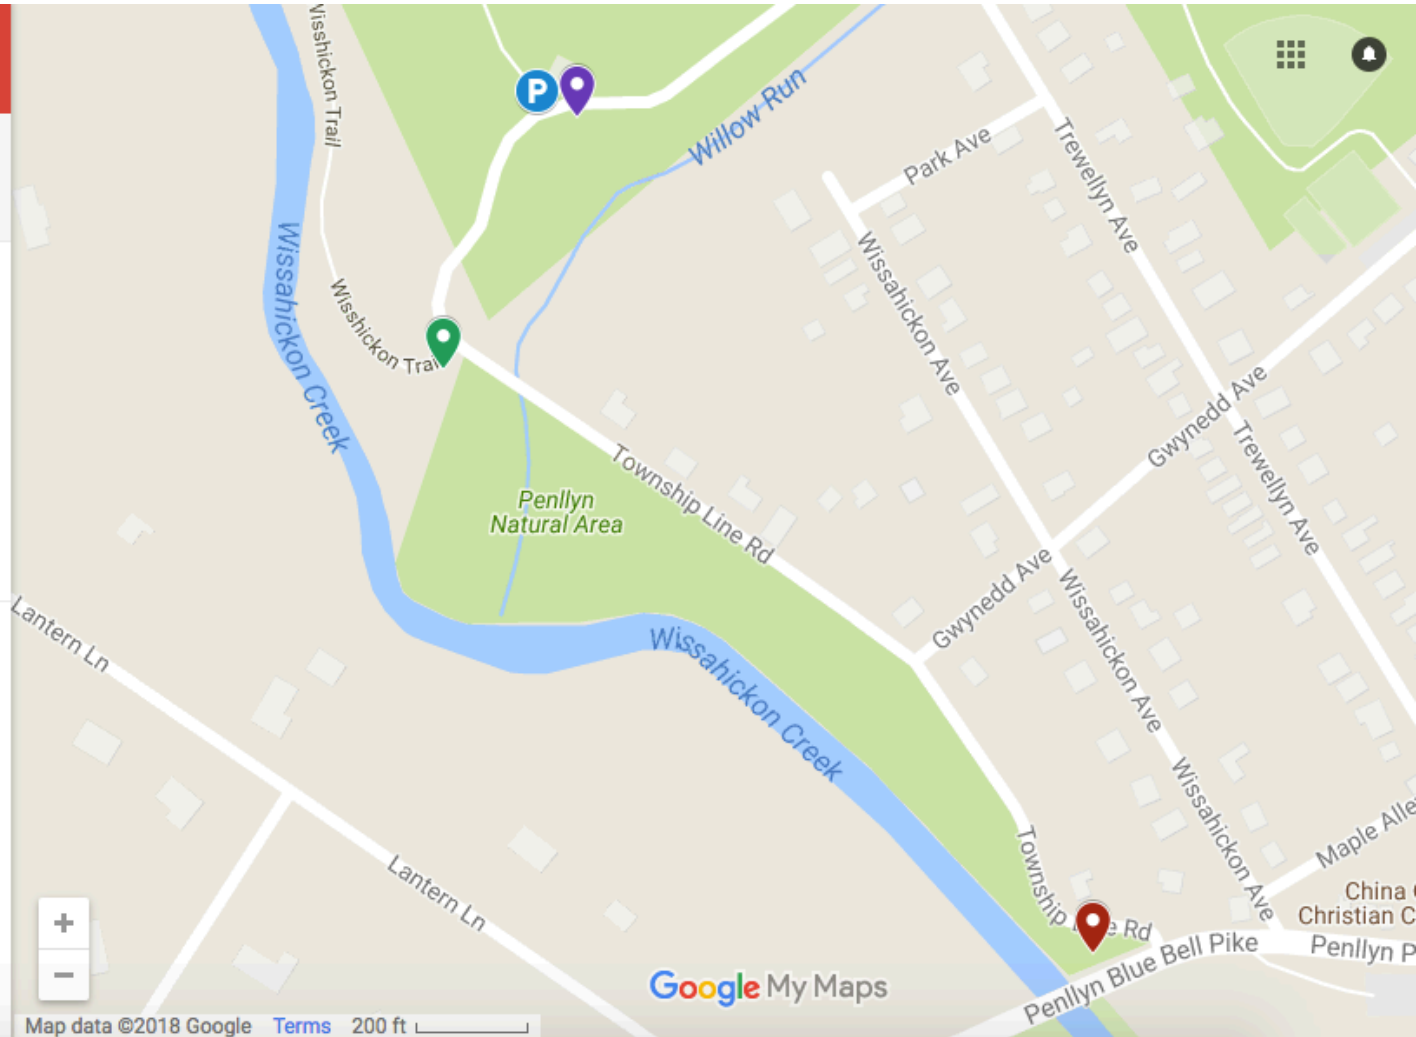

### Section 14

- Parking
- Start
- Stop
- Trash Drop

Made with Google My Maps

Map data ©2018 Google [Terms](#) 200 ft

Google My Maps