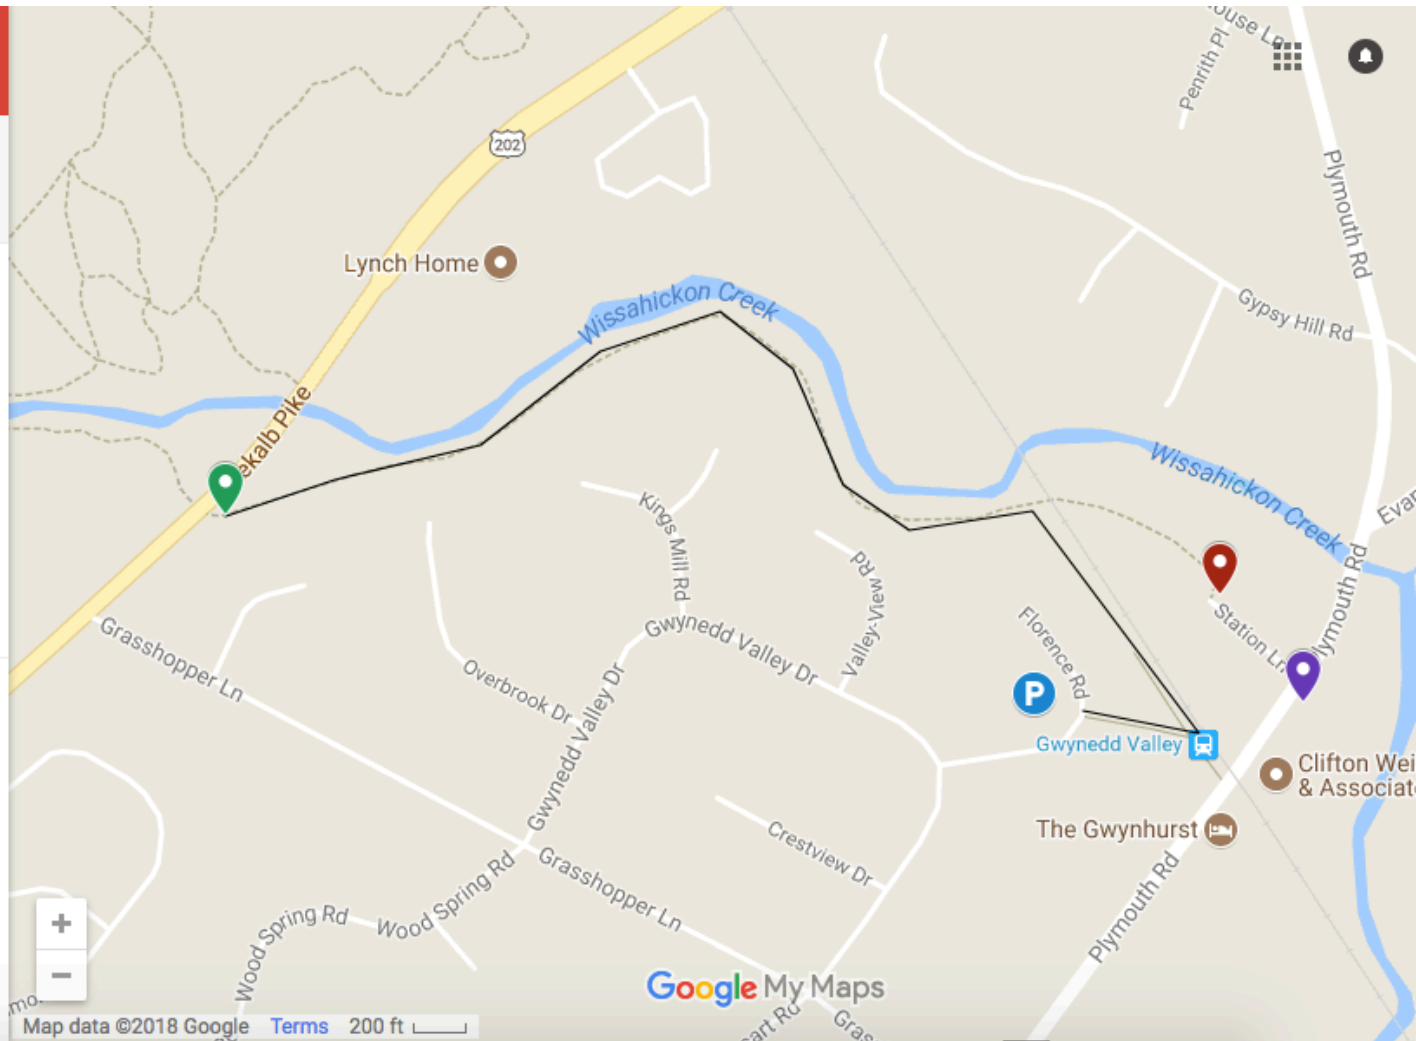

3 views

SHARE EDIT

Section 10

- Parking
- Walking Path
- Start
- Stop
- Trash Drop

Made with Google My Maps

Google My Maps

Map data ©2018 Google Terms 200 ft