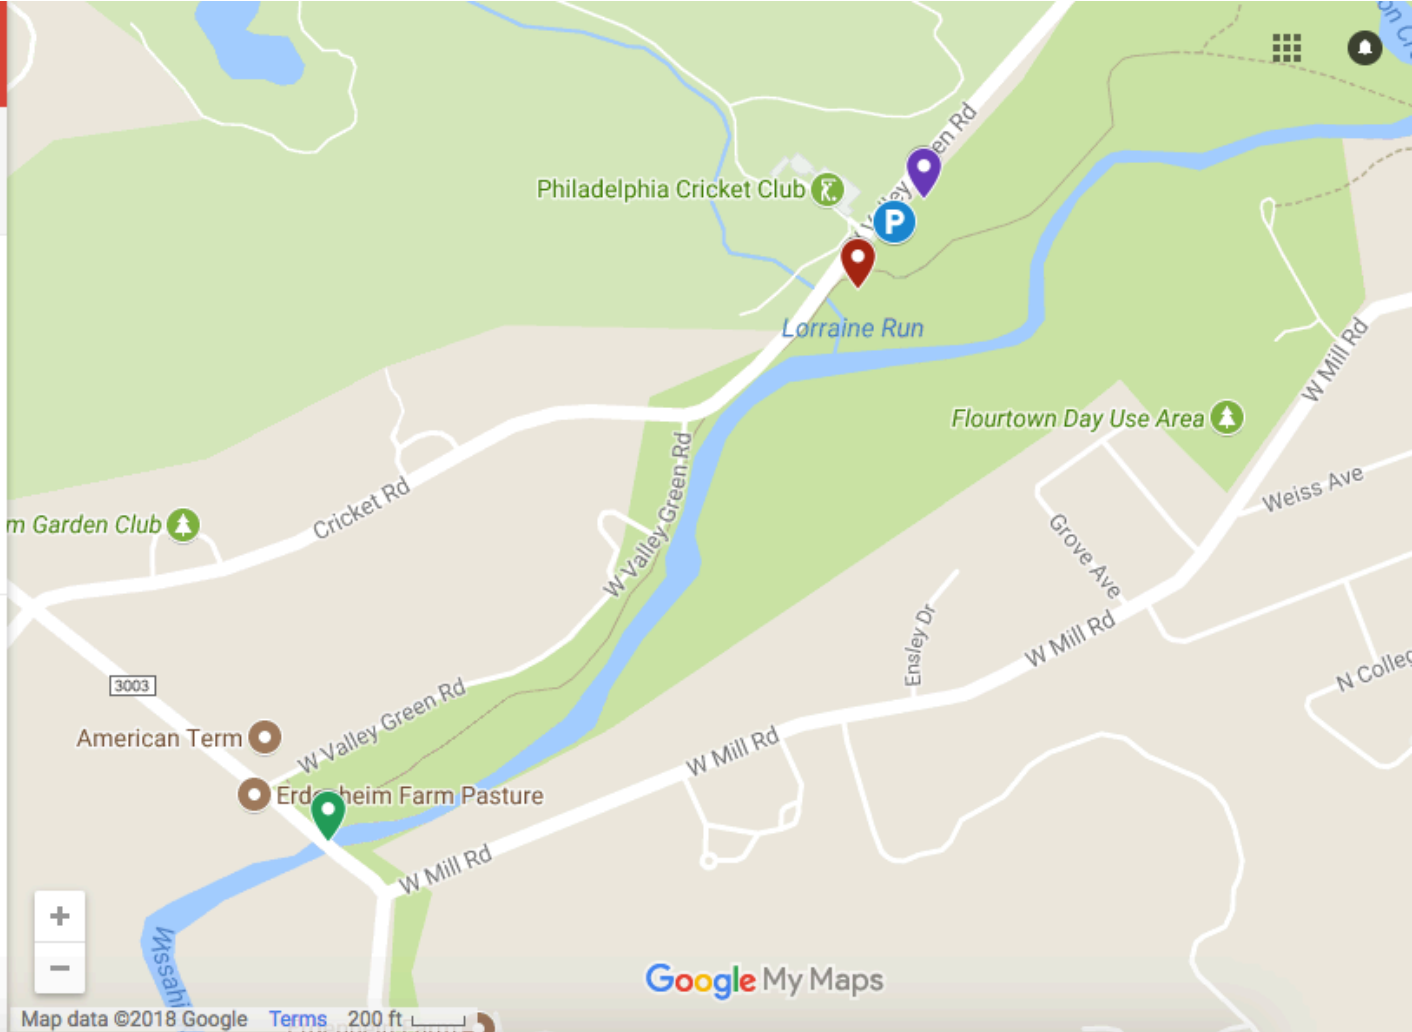

6 views

SHARE EDIT

Section 26

- Parking
- Stop
- Start
- Trash Drop

Made with Google My Maps

Google My Maps

Map data ©2018 Google [Terms](#) 200 ft