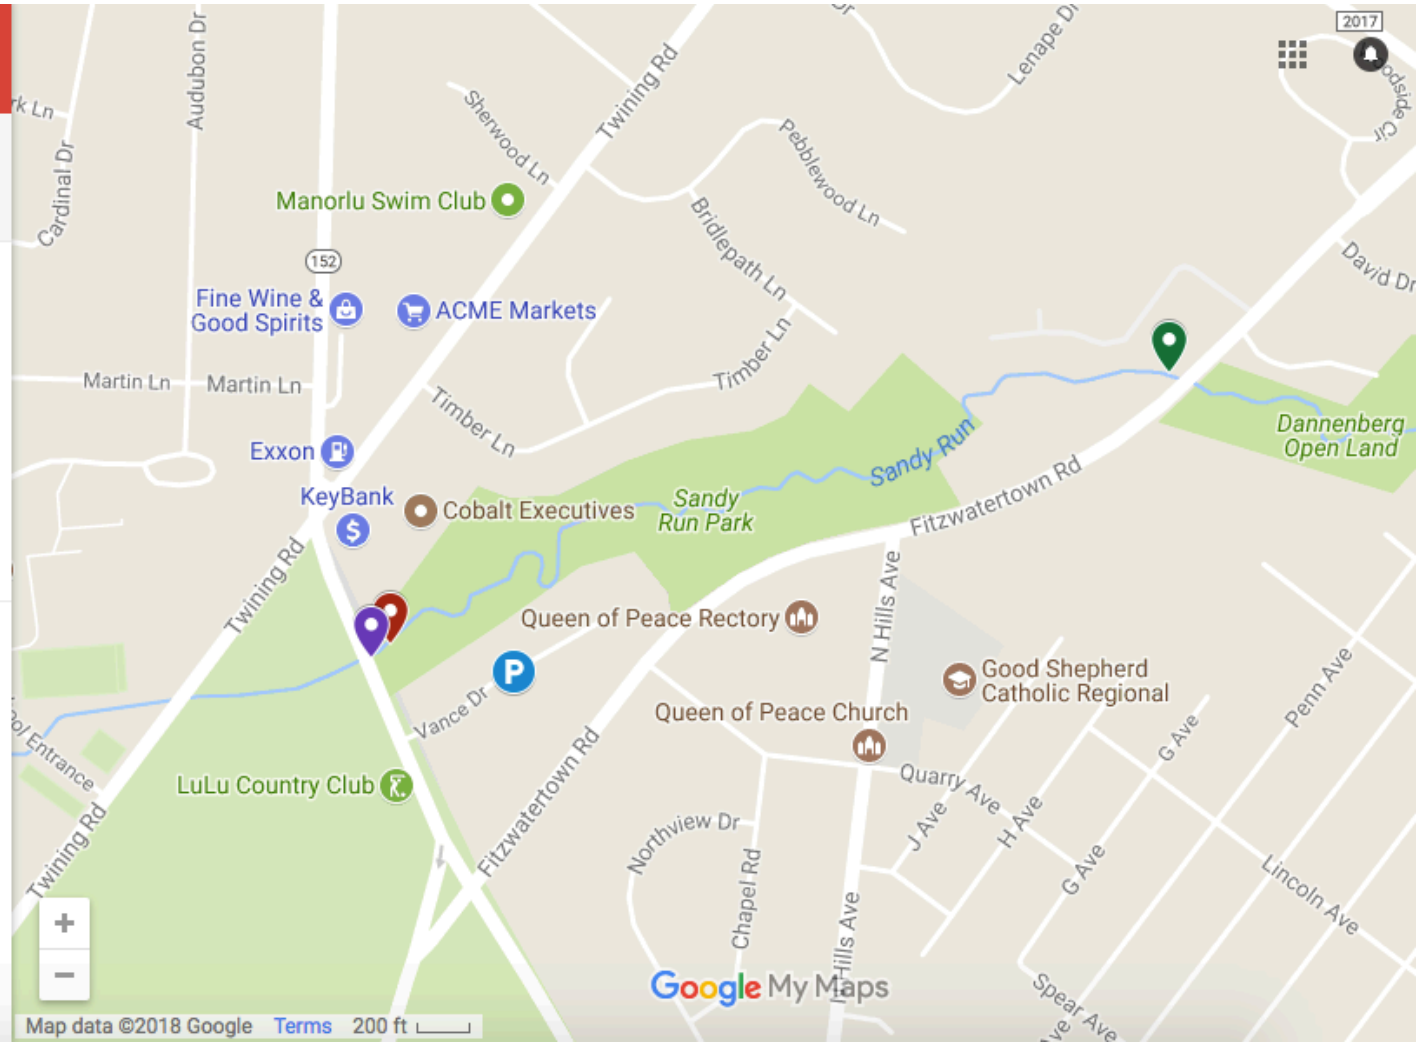

Creek Clean Up Section...

17 views

[SHARE](#) [EDIT](#)

Section 31

- Parking
- Start
- Stop
- Trash Drop

Made with Google My Maps

Google My Maps