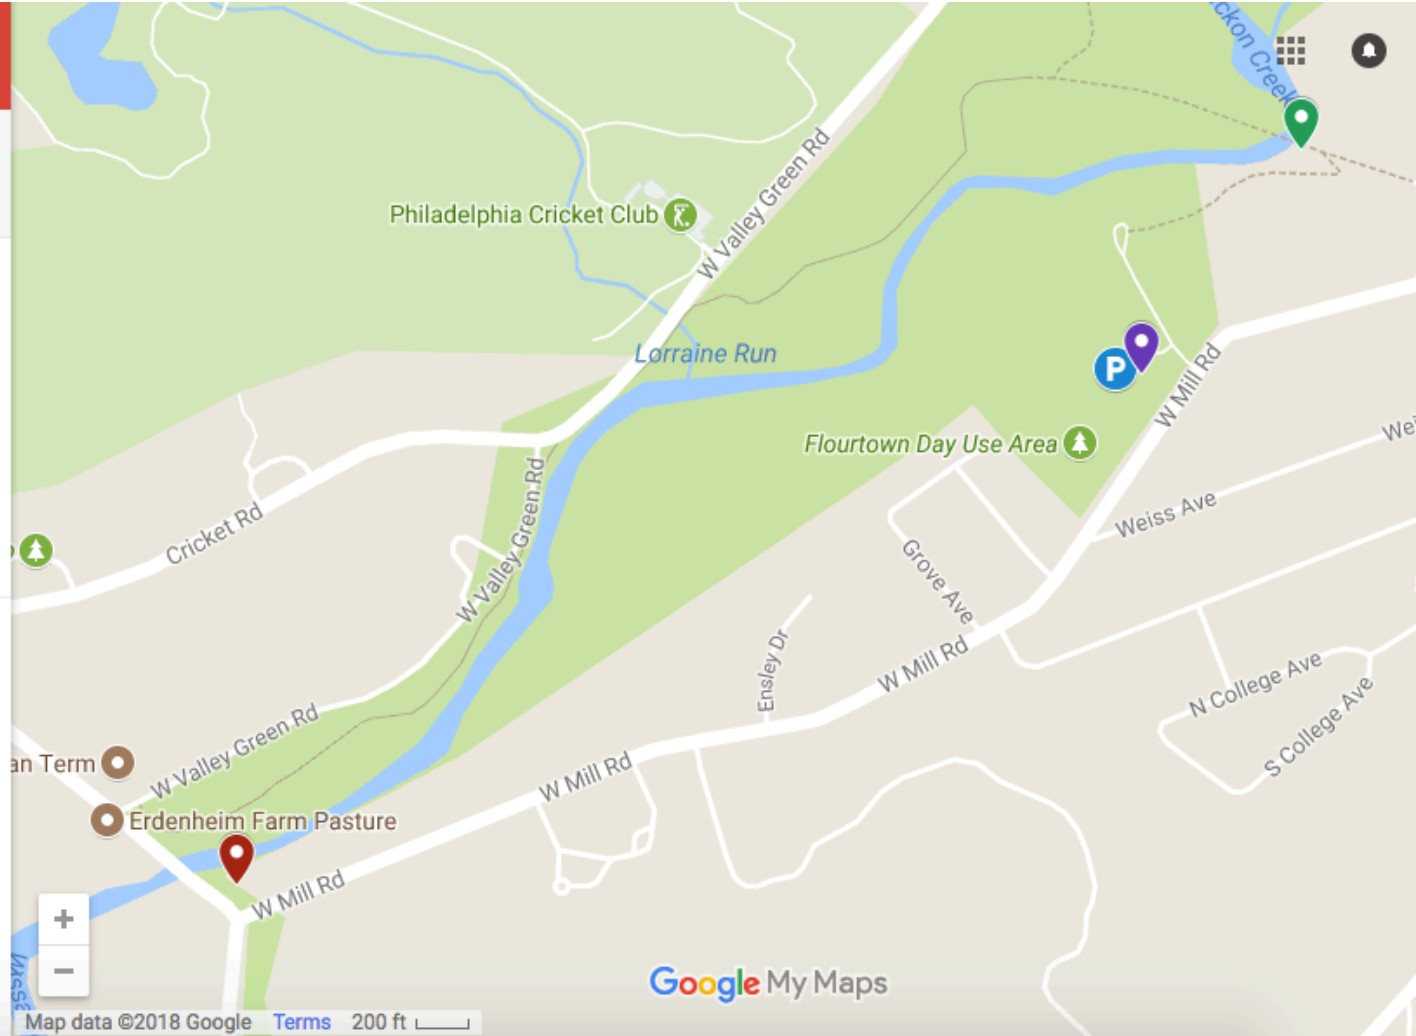

# Creek Clean Up Section...

3 views

[SHARE](#) [EDIT](#)

## Section 27

Parking

Start

Stop

Trash Drop

Made with Google My Maps

Google My Maps

Map data ©2018 Google [Terms](#) 200 ft