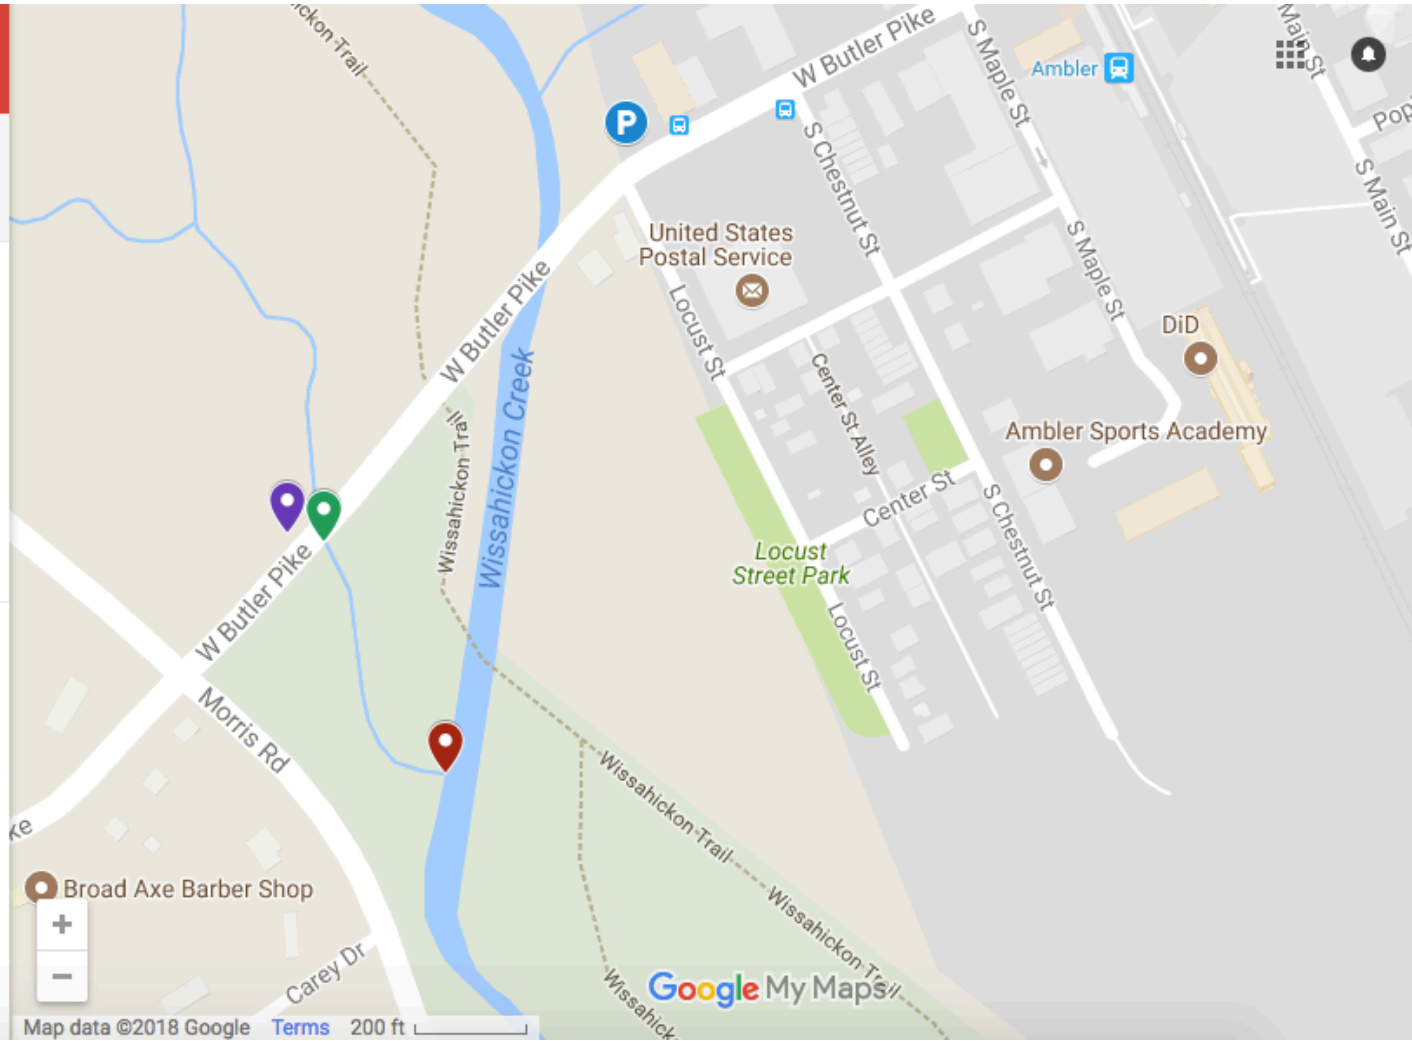

3 views

SHARE EDIT

- Section 41
-  Start
-  Stop
-  Trash Drop
-  Parking

Made with Google My Maps