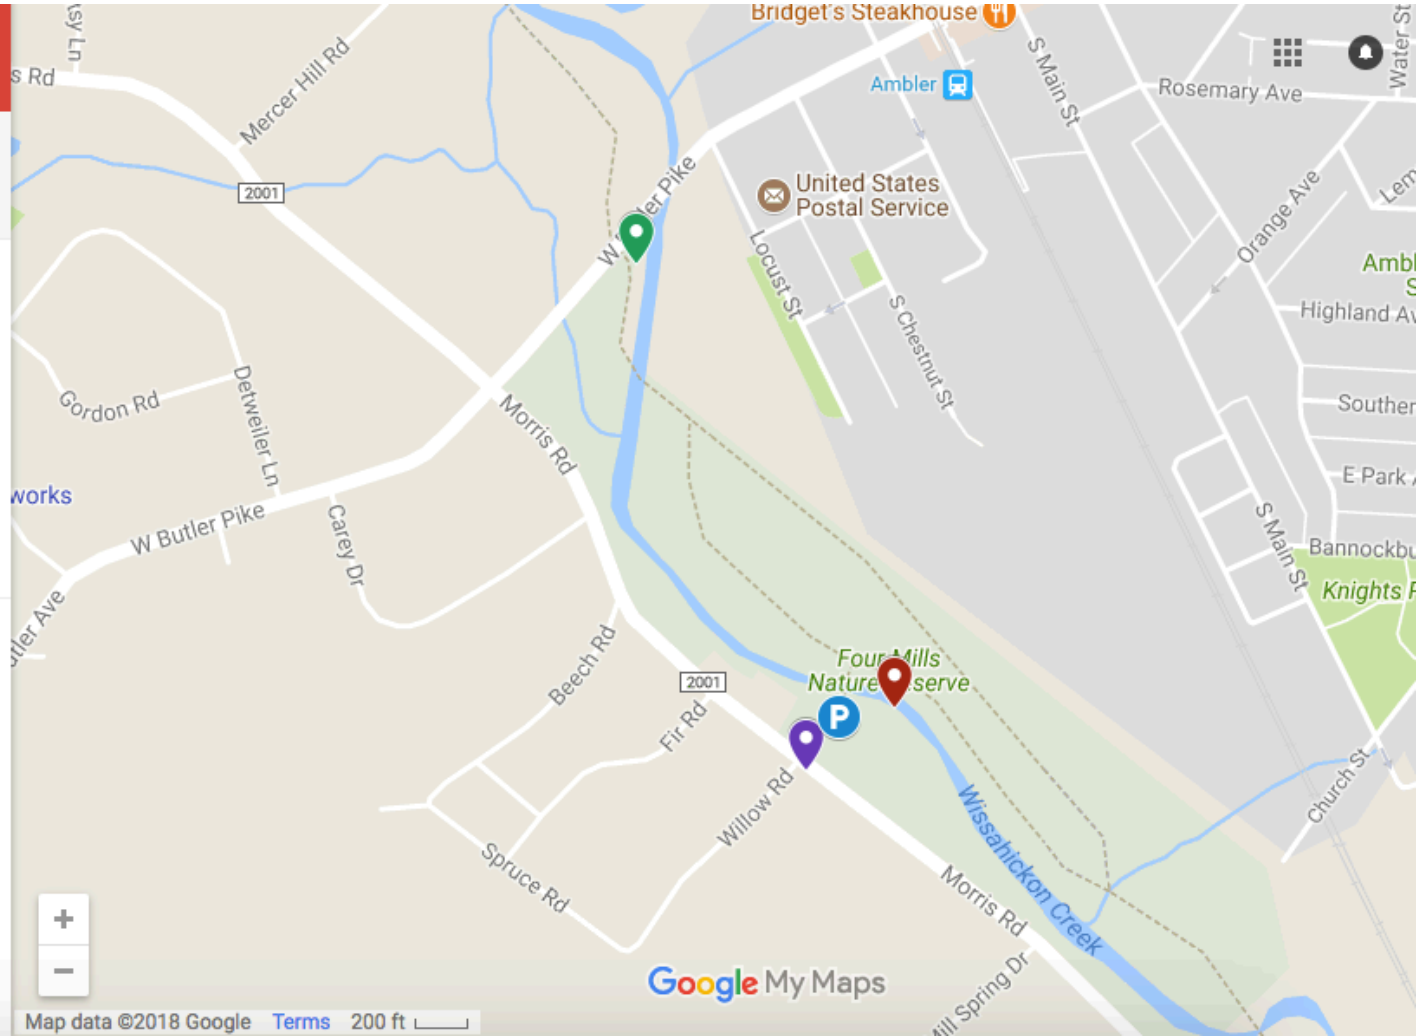

## Section 18

Start

Trash Drop

Parking

Stop

Made with Google My Maps

Google My Maps

Map data ©2018 Google [Terms](#) 200 ft