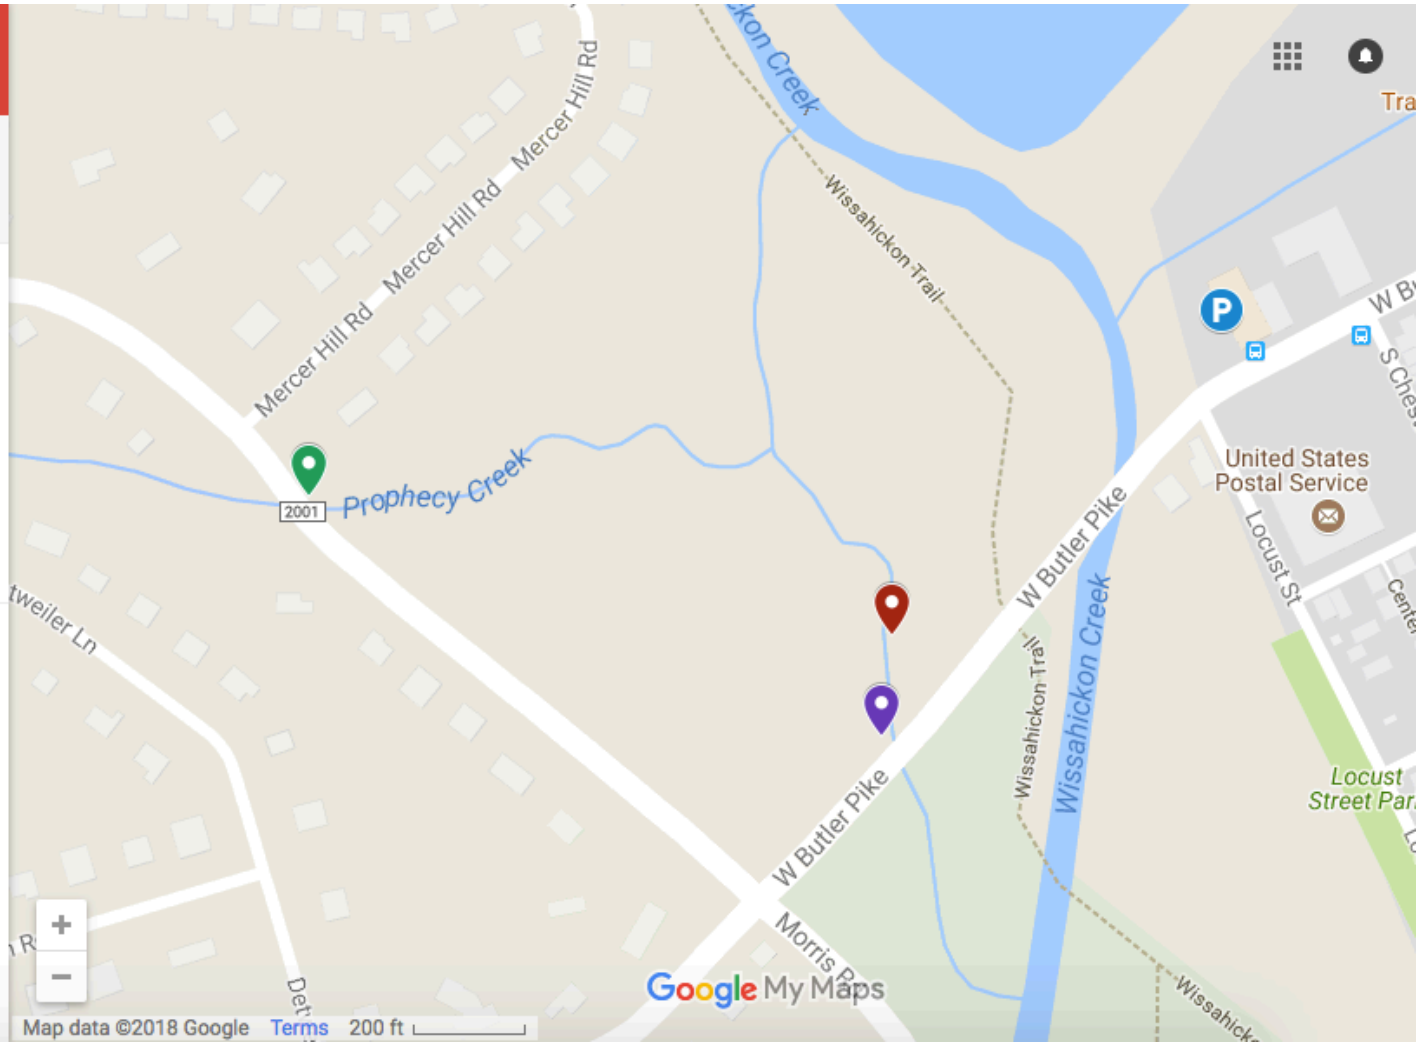

3 views

SHARE EDIT

Section 40

- Start
- Stop
- Trash Drop
- Parking

Made with Google My Maps

Map data ©2018 Google [Terms](#) 200 ft

Google My Maps