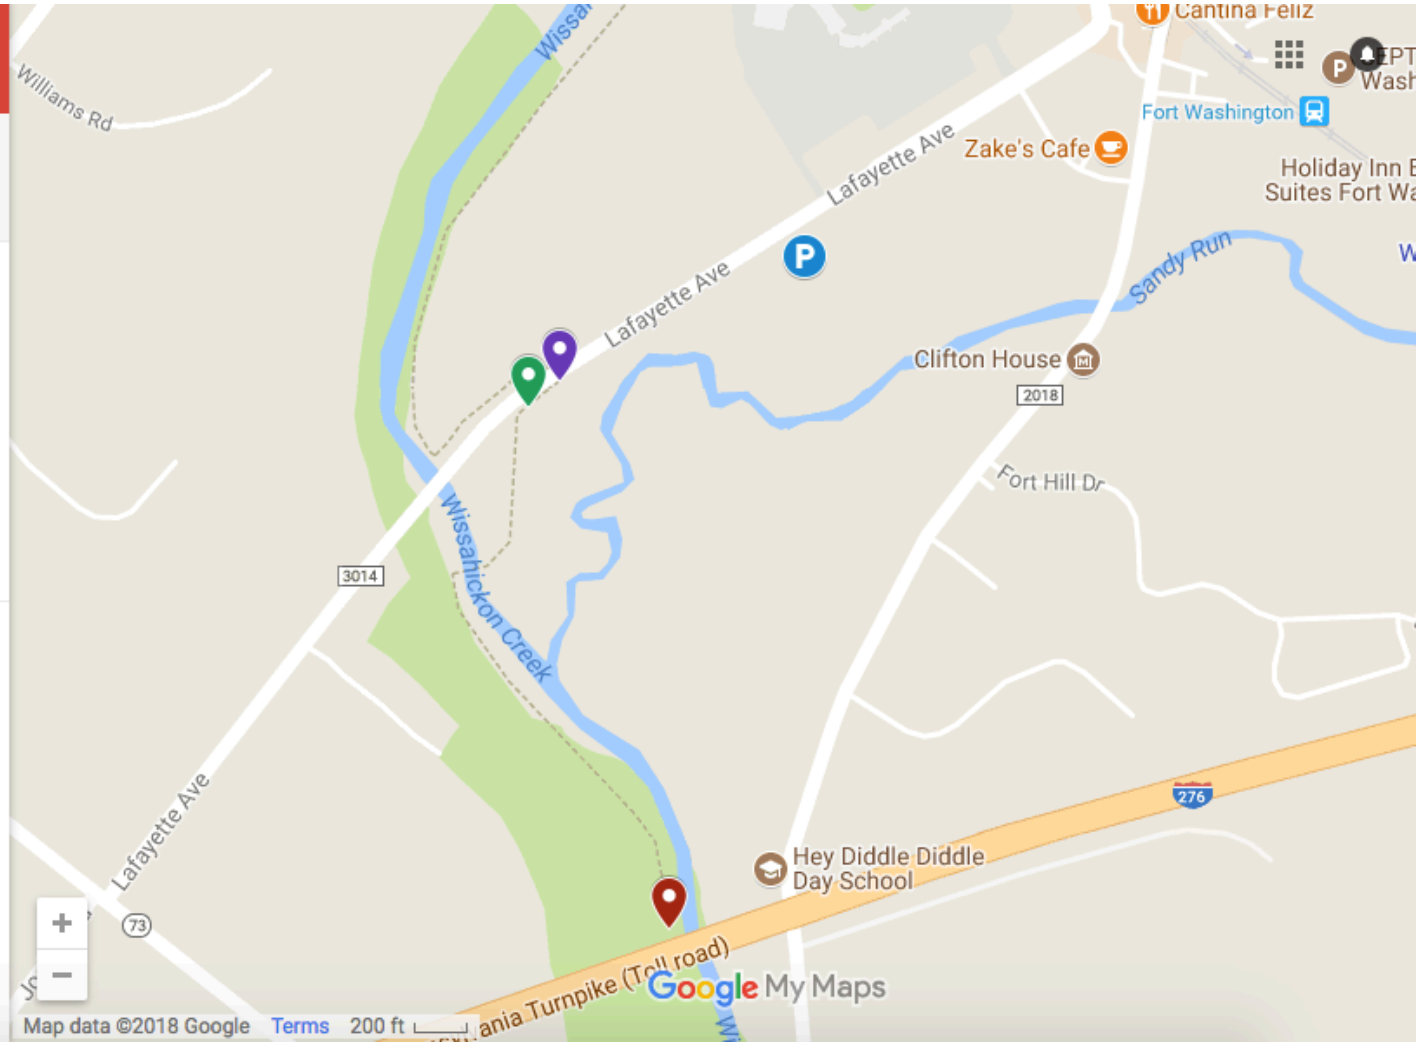

2 views

SHARE EDIT

- ☑ Section 21
- 📍 Start
- 📍 Stop
- 🅑 Parking
- 🗑 Trash Drop

Made with Google My Maps

Map data ©2018 Google

[Terms](#)

200 ft

Google My Maps