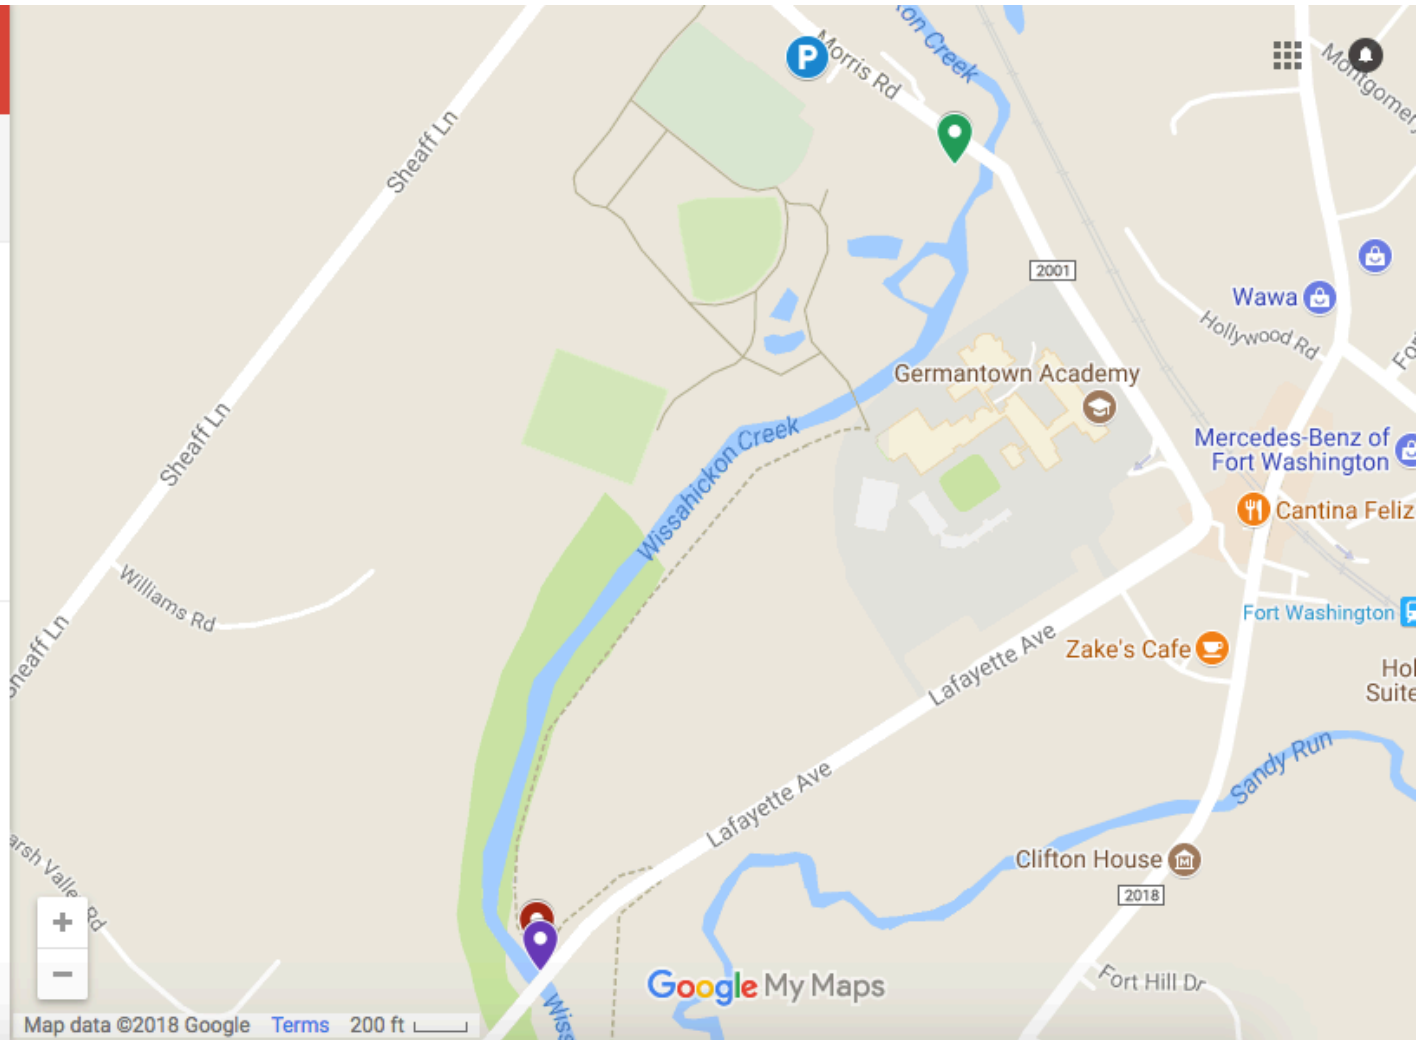

577 views

SHARE EDIT

Section 20

- Parking
- Start
- Stop
- Trash Drop

Made with Google My Maps

Google My Maps