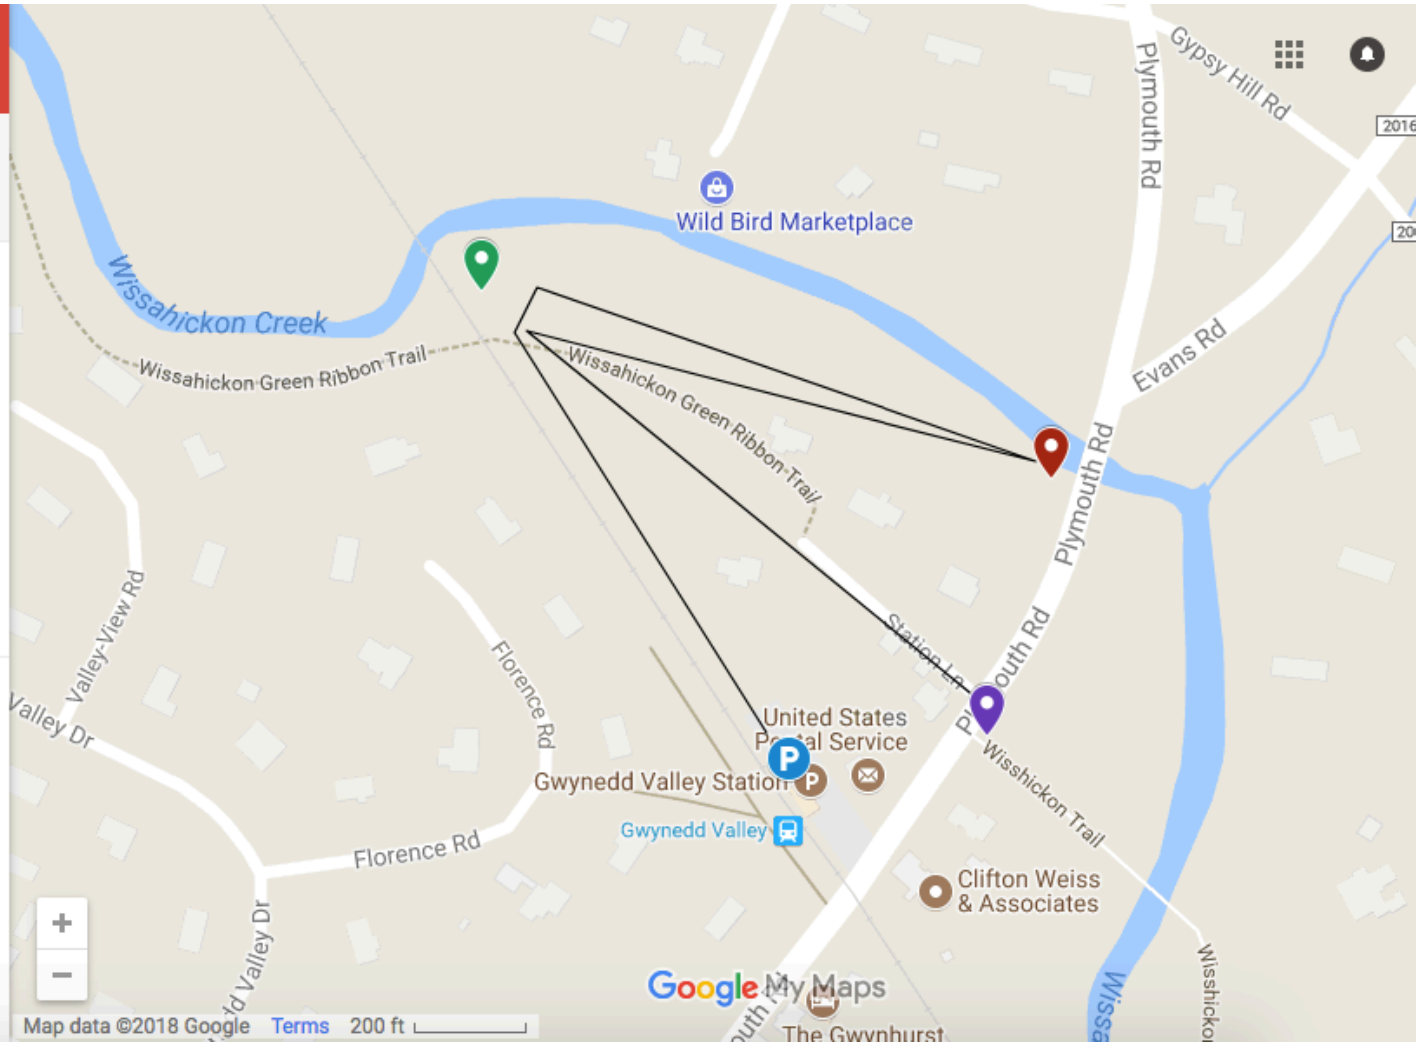

7 views

SHARE EDIT

☑ Section 11

- 🅑 Parking
- 📍 Start
- 📍 Stop
- 🗑 Trash Drop
- 👤 Walking Route

Made with Google My Maps

Map data ©2018 Google Terms 200 ft

Google My Maps