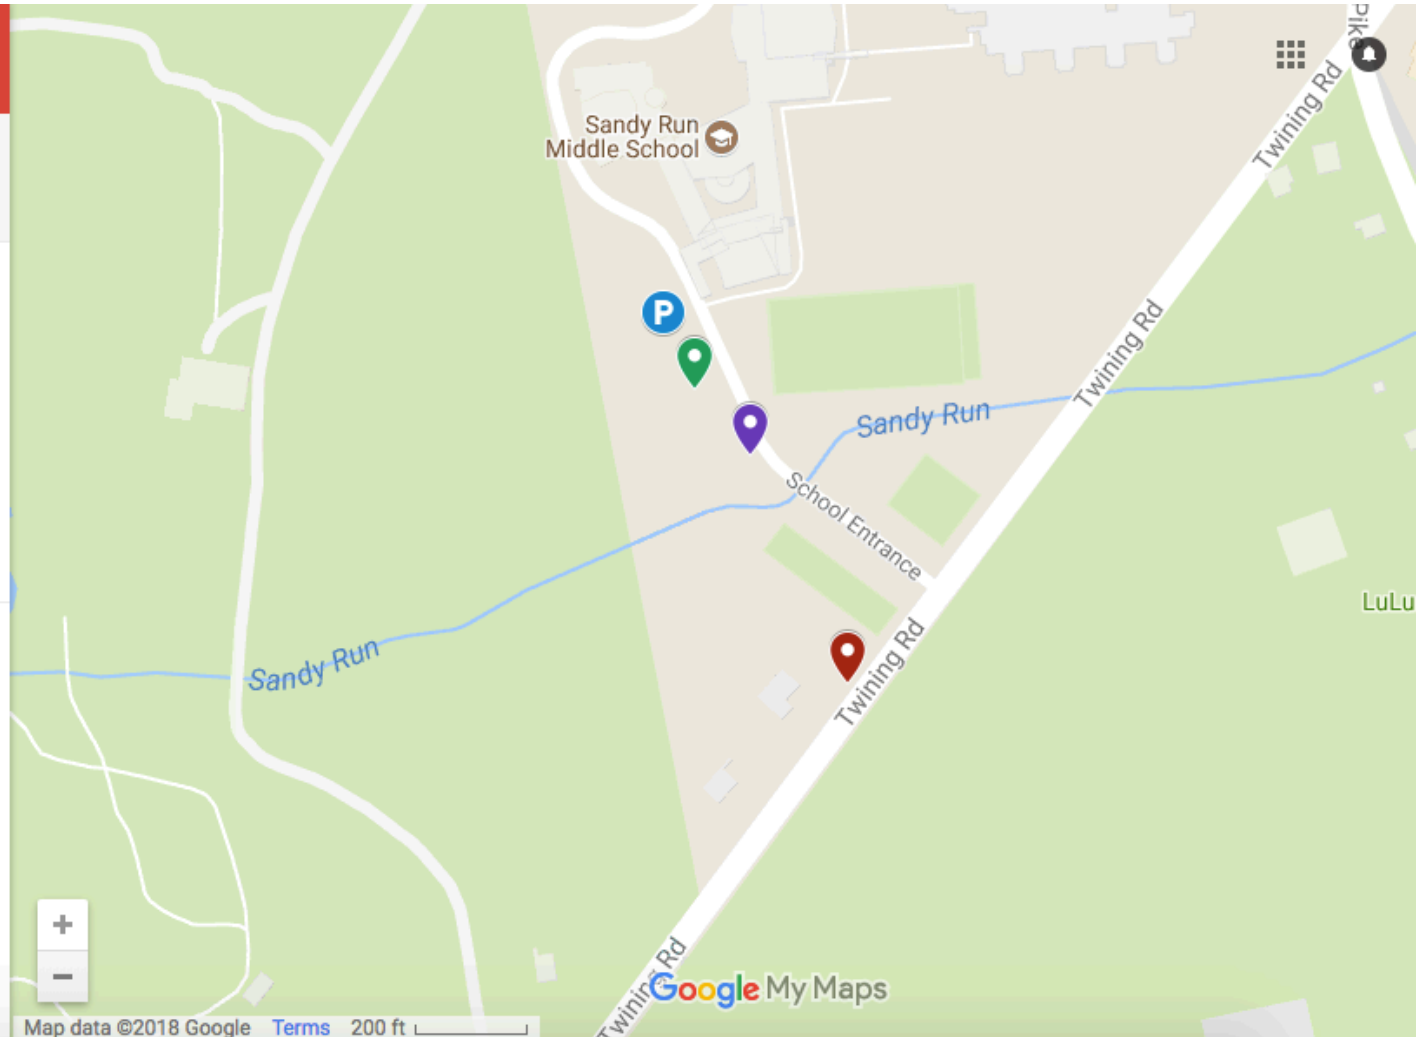

3 views

SHARE EDIT

Section 32

- Parking
- Start
- Stop
- Trash Drop

Made with Google My Maps

Map data ©2018 Google [Terms](#) 200 ft

Google My Maps