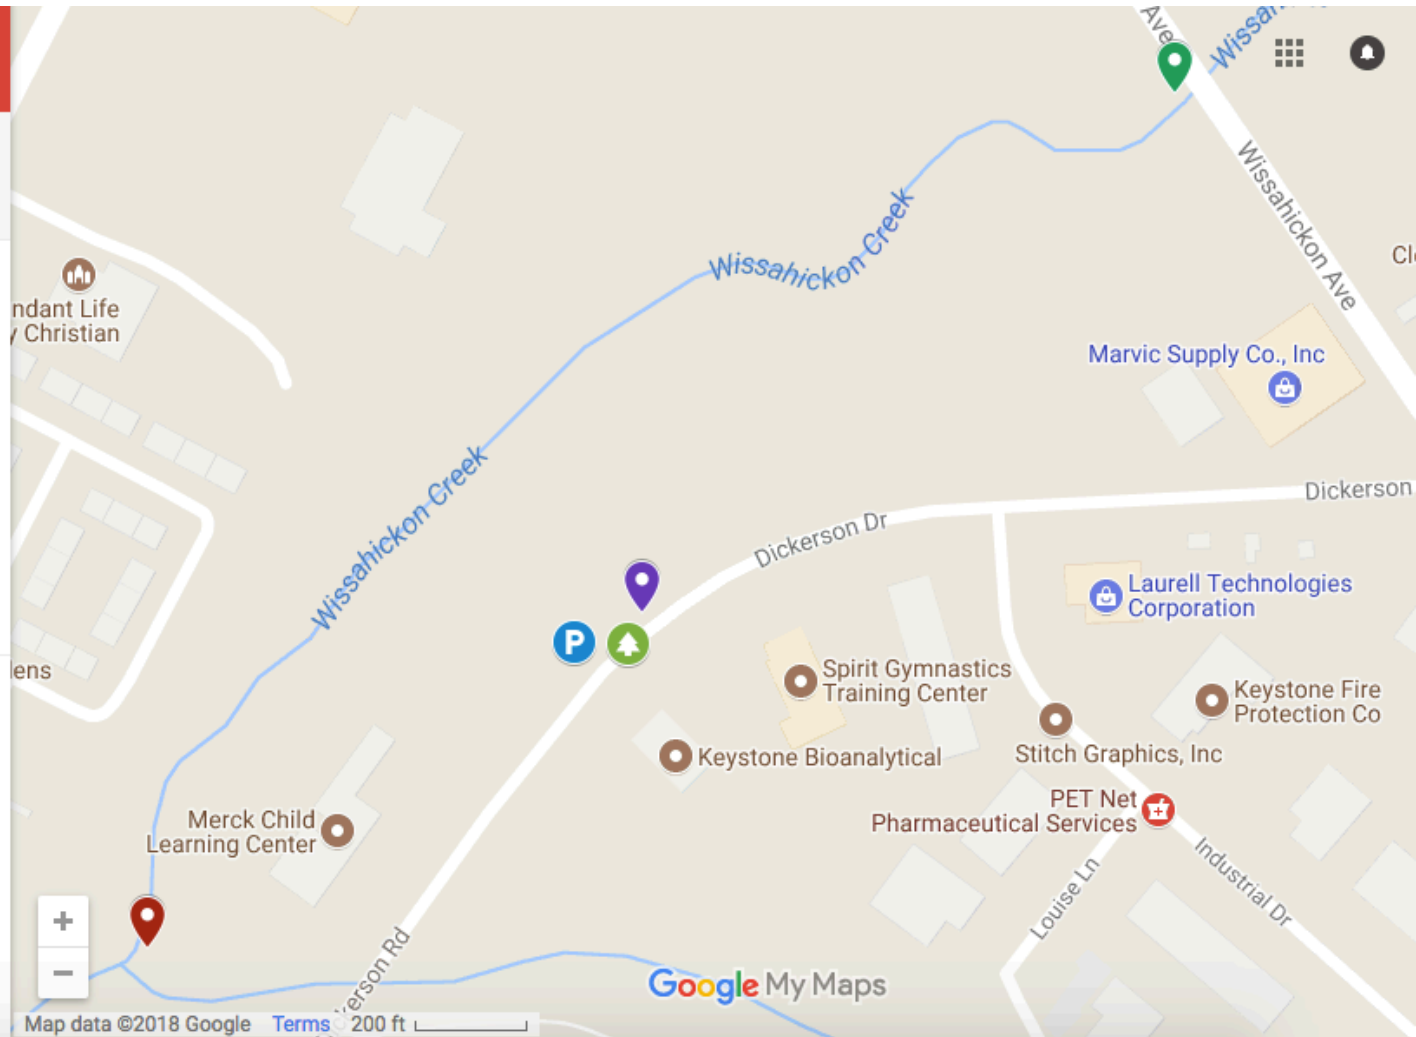

6 views ☆
[SHARE](#) [EDIT](#)

- ✓ **Section 49**
- 📍 Dodsworth Run Preserve (512 Dickerson Rd)
- 🟢 Start
- 📍 Stop
- 🟣 Trash Drop
- 🅑 Parking

Made with Google My Maps