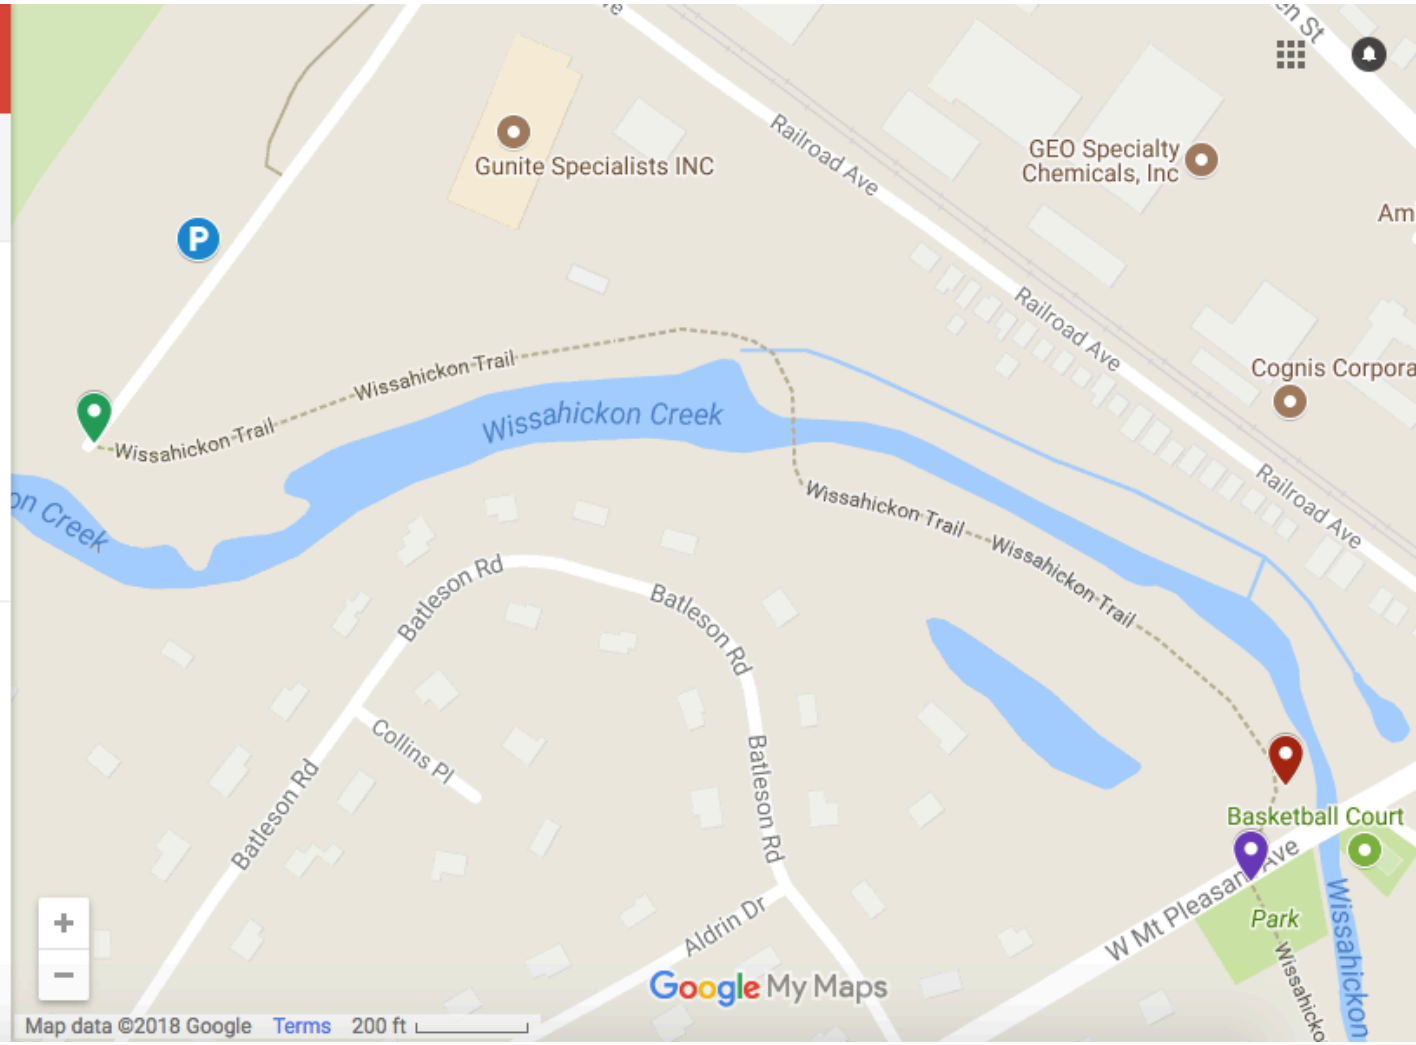

124 views

SHARE EDIT

Section 15

- Start
- Stop
- Parking
- Trash Drop

Made with Google My Maps

Google My Maps

Map data ©2018 Google [Terms](#) 200 ft